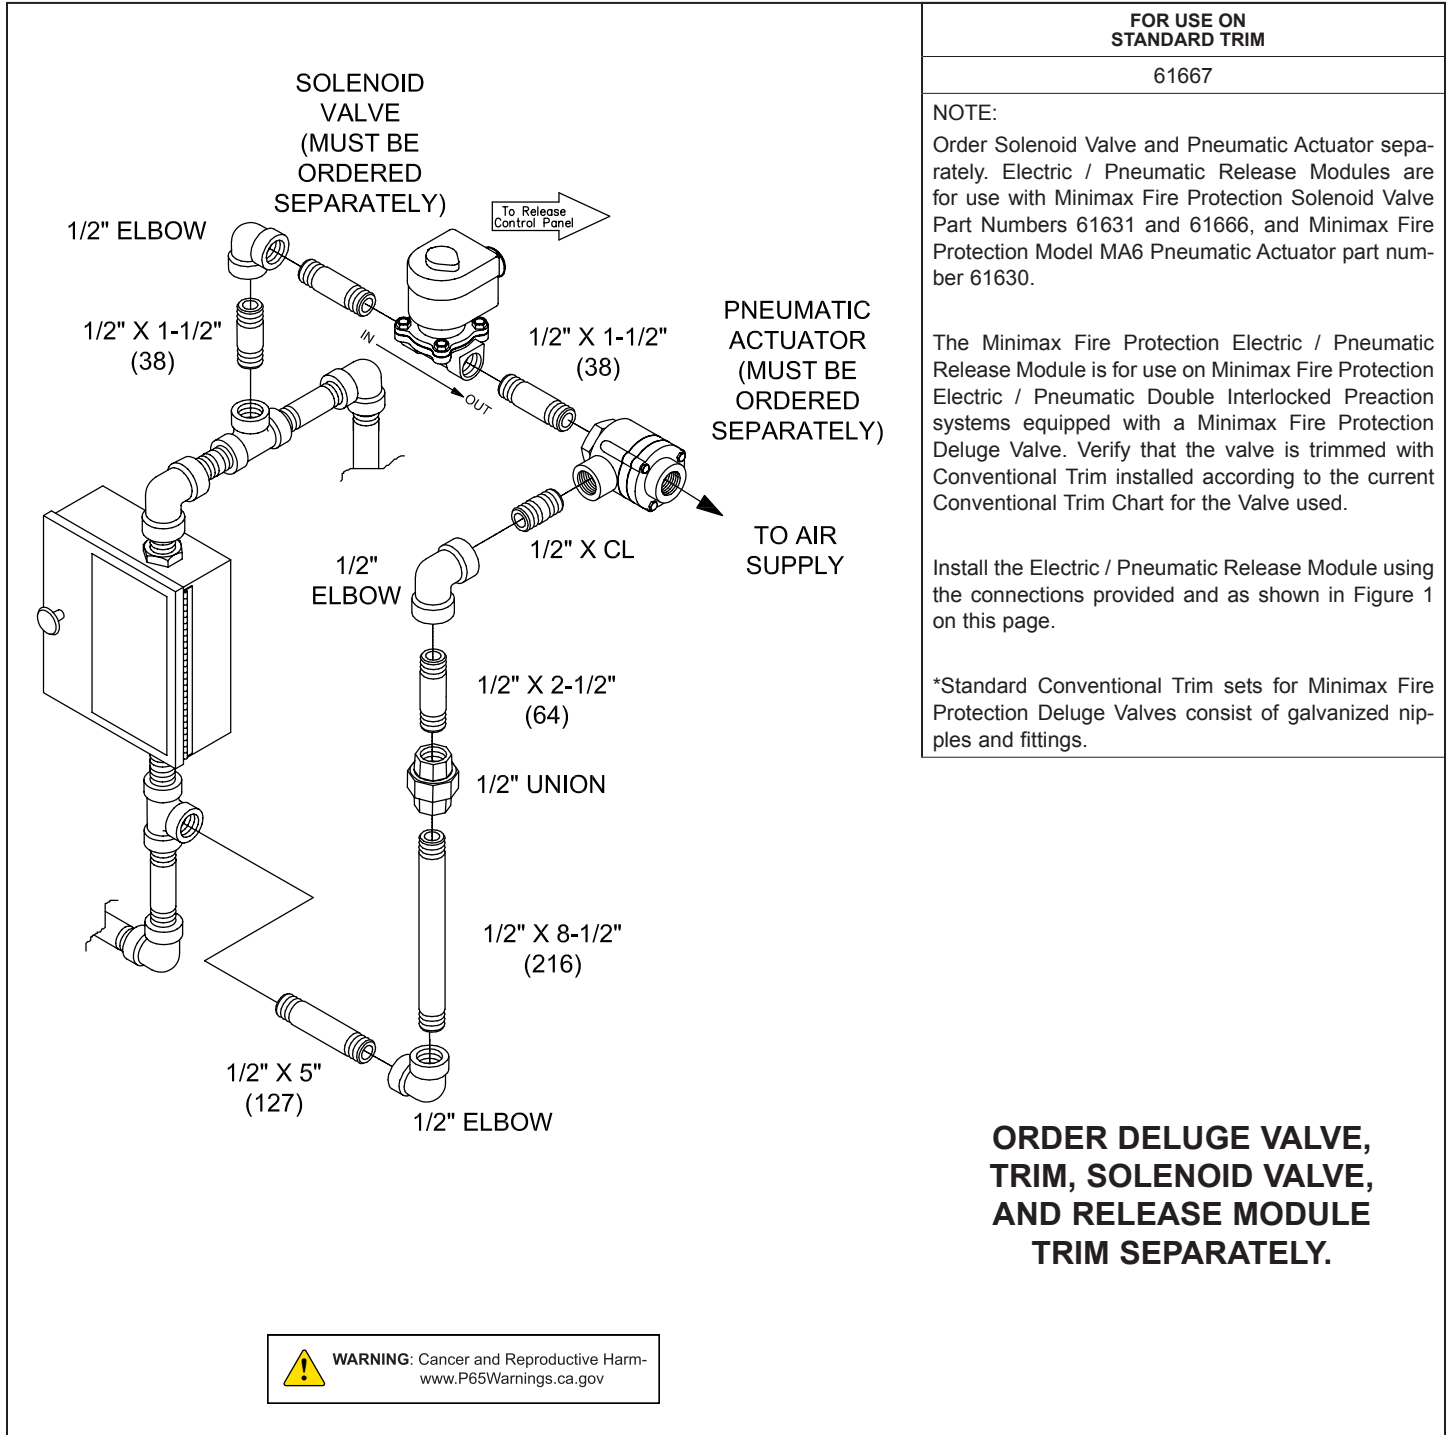

### Technical Data Sheet: Electric / Pneumatic Release Module Trim Chart

**ORDER DELUGE VALVE,  
TRIM, SOLENOID VALVE,  
AND RELEASE MODULE  
TRIM SEPARATELY.**

**FIGURE 1: ELECTRIC/PNEUMATIC RELEASE MODULE**